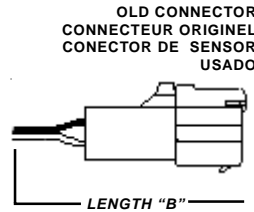

**NEW UNIVERSAL SENSOR
(NOUVEAU DETECTEUR UNIVERSEL
SENSORS UNIVERSEL NUEVO)**