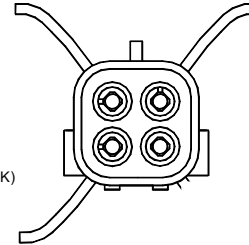

OE HEATER: (BLACK, BROWN, OR PINK)
UNIVERSAL HEATER: (WHITE)

EO ELEMENT: (NOIR, BRUN, OU ROSE)
UNIVERSAL ELEMENT: (BLANC)

CALENTADOR EO: (NEGRO, MARRÓN O COLOR DE ROSA)
CALENTADOR UNIVERSAL: (BLANCO)

GM 4-WIRE (WEATHERPACK CONN.)
GM 4-FILS (CONNECTEUR DE STYLE "WEATHERPACK")
GM 4-CABLES (CONECTOR ESTILO "WEATHERPACK")

OE SIGNAL: (BLACK OR PURPLE)
UNIVERSAL SIGNAL: (BLACK)

EO SIGNAL: (NOIR OU POURPRE)
UNIVERSAL SIGNAL: (NOIR)

SEÑAL EO: (NEGRO O PÚRPURA)
SEÑAL UNIVERSAL: (NEGRO)

OE HEATER: (BLACK, BROWN, OR PINK)
UNIVERSAL HEATER: (WHITE)

EO ELEMENT: (NOIR, BRUN, OU ROSE)
UNIVERSAL ELEMENT: (BLANC)

CALENTADOR EO: (NEGRO, MARRÓN O COLOR DE ROSA)
CALENTADOR UNIVERSAL: (BLANCO)