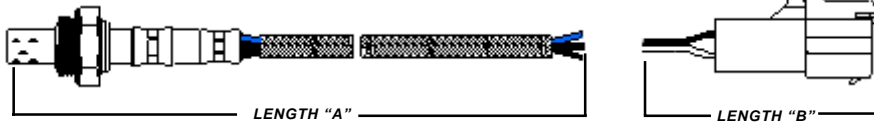

**NEW UNIVERSAL SENSOR
(NOUVEAU DETECTEUR UNIVERSEL
SENSORS UNIVERSAL NUEVO)**