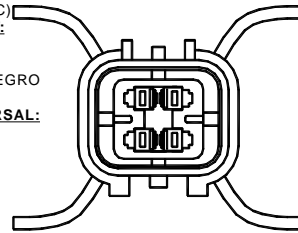

**MITSUBISHI / CHRYSLER 4-WIRES (IMPORT)
MITSUBISHI / CHRYSLER 4-FILS (IMPORT)
MITSUBISHI / CHRYSLER 4-CABLES (IMPORT)**

OE GROUND:
(WHITE, GREY, OR GREEN)
UNIVERSAL GROUND:
(GREY)

EO MASSE:
(BLANC, GRIS, OU VERT)
UNIVERSEL MASSE:
(GRIS)

TIERRA EO: (BLANCO, GRIS O VERDE)
TIERRA UNIVERSAL: (GRIS)

OE SIGNAL: (BLACK)
UNIVERSAL SIGNAL:
(BLACK)

EO SIGNAL: (NOIR)
UNIVERSEL SIGNAL:
(NOIR)

SEÑAL EO: (NEGRO)
SEÑAL UNIVERSAL:
(NEGRO)

OE HEATER:
(BLACK OR WHITE)
UNIVERSAL HEATER:
(WHITE)

EO ELEMENT:
(NOIR OU BLANC)
UNIVERSEL ELEMENT:
(BLANC)

CALENTADOR EO: (NEGRO O BLANCO)
CALENTADOR UNIVERSAL:
(BLANCO)

OE HEATER:
(BLACK OR WHITE)
UNIVERSAL HEATER:
(WHITE)

EO ELEMENT:
(NOIR OU BLANC)
UNIVERSEL ELEMENT:
(BLANC)

CALENTADOR EO:
(BLANCO)
CALENTADOR UNIVERSAL:
(BLANCO)

**MITSUBISHI / CHRYSLER 4-WIRES (IMPORT)
MITSUBISHI / CHRYSLER 4-FILS (IMPORT)
MITSUBISHI / CHRYSLER 4-CABLES (IMPORT)**

OE SIGNAL: (BLACK)
UNIVERSAL SIGNAL:
(BLACK)

EO SIGNAL: (NOIR)
UNIVERSEL SIGNAL:
(NOIR)

SEÑAL EO: (NEGRO)
SEÑAL UNIVERSAL:
(NEGRO)

OE GROUND: (GREY)
UNIVERSAL GROUND:
(GREY)

EO MASSE: (GRIS)
UNIVERSEL MASSE:
(GRIS)

TIERRA EO: (GRIS)
TIERRA UNIVERSAL: (GRIS)

OE HEATER: (WHITE)
UNIVERSAL HEATER:
(WHITE)

EO ELEMENT: (BLANC)
UNIVERSEL ELEMENT:
(BLANC)

CALENTADOR EO:
(BLANCO)
CALENTADOR UNIVERSAL:
(BLANCO)

OE HEATER: (WHITE)
UNIVERSAL HEATER:
(WHITE)

EO ELEMENT: (BLANC)
UNIVERSEL ELEMENT:
(BLANC)

CALENTADOR EO:
(BLANCO)
CALENTADOR UNIVERSAL:
(BLANCO)

**MITSUBISHI / CHRYSLER 4-WIRES (IMPORT)
MITSUBISHI / CHRYSLER 4-FILS (IMPORT)
MITSUBISHI / CHRYSLER 4-CABLES (IMPORT)**

OE SIGNAL: (BLACK)
UNIVERSAL SIGNAL:
(BLACK)

EO SIGNAL: (NOIR)
UNIVERSEL SIGNAL:
(NOIR)

SEÑAL EO: (NEGRO)
SEÑAL UNIVERSAL:
(NEGRO)

OE HEATER: (WHITE)
UNIVERSAL HEATER:
(WHITE)