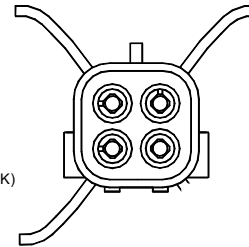

OE HEATER: (BLACK, BROWN, OR PINK)
UNIVERSAL HEATER: (WHITE)

EO ELEMENT: (NOIR, BRUN, OU ROSE)
UNIVERSAL ELEMENT: (BLANC)

CALENTADOR EO: (NEGRO, MARRÓN O COLOR DE ROSA)
CALENTADOR UNIVERSAL: (BLANCO)

GM 4-WIRE (WEATHERPACK CONN.)
GM 4-FILS (CONNECTEUR DE STYLE "WEATHERPACK")
GM 4-CABLES (CONECTOR ESTILO "WEATHERPACK")

OE SIGNAL: (BLACK OR PURPLE)
UNIVERSAL SIGNAL: (BLACK)

EO SIGNAL: (NOIR OU POURPRE)
UNIVERSAL SIGNAL: (NOIR)

SEÑAL EO: (NEGRO O PÚRPURA)
SEÑAL UNIVERSAL: (NEGRO)

OE HEATER: (BLACK, BROWN, OR PINK)
UNIVERSAL HEATER: (WHITE)

EO ELEMENT: (NOIR, BRUN, OU ROSE)
UNIVERSAL ELEMENT: (BLANC)

CALENTADOR EO: (NEGRO, MARRÓN O COLOR DE ROSA)
CALENTADOR UNIVERSAL: (BLANCO)