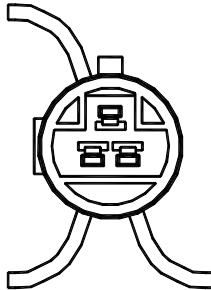

**TOYOTA 3-WIRES
TOYOTA 3-FILS
TOYOTA 3-CABLES**

OE SIGNAL: (BLACK)
UNIVERSAL SIGNAL:
(BLACK)

EO SIGNAL: (NOIR)
UNIVERSEL SIGNAL:
(NOIR)

SEÑAL EO: (NEGRO)
SEÑAL UNIVERSAL:
(NEGRO)

OE HEATER: (WHITE)
UNIVERSAL HEATER:
(WHITE)

EO ELEMENT: (BLANC)
UNIVERSEL ELEMENT:
(BLANC)

CALENTADOR EO:
(BLANCO)
CALENTADOR UNIVERSAL:
(BLANCO)

OE HEATER: (WHITE)
UNIVERSAL HEATER:
(WHITE)

EO ELEMENT: (BLANC)
UNIVERSEL ELEMENT:
(BLANC)

CALENTADOR EO:
(BLANCO)
CALENTADOR UNIVERSAL:
(BLANCO)

**FOR TECHNICAL INFORMATION CALL:
IN THE US 1-877-473-6767
IN CANADA 1-877-2-SPARKY**