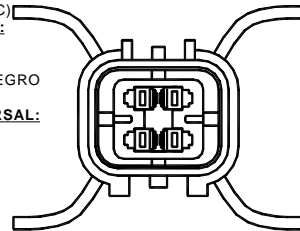

**MITSUBISHI / CHRYSLER 4-WIRES (IMPORT)
MITSUBISHI / CHRYSLER 4-FILS (IMPORT)
MITSUBISHI / CHRYSLER 4-CABLES (IMPORT)**

OE GROUND:
(WHITE, GREY, OR GREEN)
UNIVERSAL GROUND:
(GREY)

EO MASSE:
(BLANC, GRIS, OU VERT)
UNIVERSEL MASSE:
(GRIS)

TIERRA EO: (BLANCO, GRIS O VERDE)
TIERRA UNIVERSAL: (GRIS)

OE SIGNAL: (BLACK)
UNIVERSAL SIGNAL:
(BLACK)

EO SIGNAL: (NOIR)
UNIVERSEL SIGNAL:
(NOIR)

SEÑAL EO: (NEGRO)
SEÑAL UNIVERSAL:
(NEGRO)

OE HEATER:
(BLACK OR WHITE)
UNIVERSAL HEATER:
(WHITE)

EO ELEMENT:
(NOIR OU BLANC)
UNIVERSEL ELEMENT:
(BLANC)

CALENTADOR EO: (NEGRO O BLANCO)
CALENTADOR UNIVERSAL:
(BLANCO)

OE HEATER:
(BLACK OR WHITE)
UNIVERSAL HEATER:
(WHITE)

EO ELEMENT:
(NOIR OU BLANC)
UNIVERSEL ELEMENT:
(BLANC)

CALENTADOR EO:
(BLANCO)
CALENTADOR UNIVERSAL:
(BLANCO)

**MITSUBISHI / CHRYSLER 4-WIRES (IMPORT)
MITSUBISHI / CHRYSLER 4-FILS (IMPORT)
MITSUBISHI / CHRYSLER 4-CABLES (IMPORT)**

OE SIGNAL: (BLACK)
UNIVERSAL SIGNAL:
(BLACK)

EO SIGNAL: (NOIR)
UNIVERSEL SIGNAL:
(NOIR)

SEÑAL EO: (NEGRO)
SEÑAL UNIVERSAL:
(NEGRO)

OE GROUND: (GREY)
UNIVERSAL GROUND:
(GREY)

EO MASSE: (GRIS)
UNIVERSEL MASSE:
(GRIS)

TIERRA EO: (GRIS)
TIERRA UNIVERSAL: (GRIS)

OE HEATER: (WHITE)
UNIVERSAL HEATER:
(WHITE)

EO ELEMENT: (BLANC)
UNIVERSEL ELEMENT:
(BLANC)

CALENTADOR EO:
(BLANCO)
CALENTADOR UNIVERSAL:
(BLANCO)

OE HEATER: (WHITE)
UNIVERSAL HEATER:
(WHITE)

EO ELEMENT: (BLANC)
UNIVERSEL ELEMENT:
(BLANC)

CALENTADOR EO:
(BLANCO)
CALENTADOR UNIVERSAL:
(BLANCO)

**MITSUBISHI / CHRYSLER 4-WIRES (IMPORT)
MITSUBISHI / CHRYSLER 4-FILS (IMPORT)
MITSUBISHI / CHRYSLER 4-CABLES (IMPORT)**

OE SIGNAL: (BLACK)
UNIVERSAL SIGNAL:
(BLACK)

EO SIGNAL: (NOIR)
UNIVERSEL SIGNAL:
(NOIR)

SEÑAL EO: (NEGRO)
SEÑAL UNIVERSAL:
(NEGRO)

OE HEATER: (WHITE)
UNIVERSAL HEATER:
(WHITE)