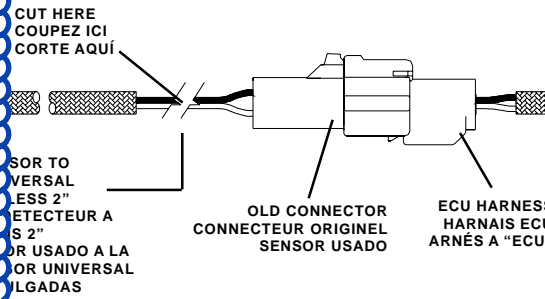

These are from the general installation instructions for NTK replacement oxygen sensors. Below you will find the wire colors of the sensors of many auto manufacturers.

We still recommend that you measure the voltage to be sure you have the correct signal wire, before installing your EFIE.

**SENSOR FROM VEHICLE
(N DETECTEUR DU VEHICULE)
(SENSO USADO A REEMPLAZAR)**

**NEW UNIVERSAL SENSOR
(NOUVEAU DETECTEUR UNIVERSEL
SENSORS UNIVERSAL NUEVO)**

LENGTH "A" OF NEW UNIVERSAL SENSOR PLUS LENGTH "B" OF OLD CONNECTOR = FINAL SENSOR LENGTH
 LONGUER "A" DU NOUVEAU DETECTEUR UNIVERSEL PLUS LONGUEUR "B"
 DU VIEUX DETECTEUR = DETECTEUR FINAL
 LONGITUD "A" DEL NUEVO SENSOR UNIVERSAL + LONGITUD "B" DEL CONECTOR USADO = LONGITUD FINAL DEL SENSOR