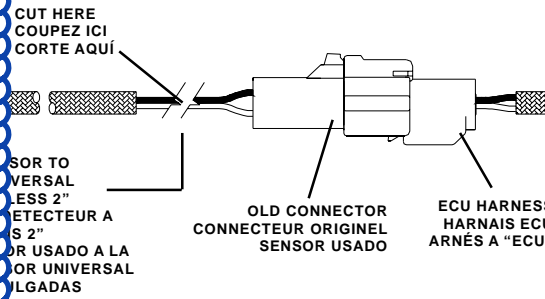

These are from the general installation instructions for NTK replacement oxygen sensors. Below you will find the wire colors of the sensors of many auto manufacturers.

We still recommend that you measure the voltage to be sure you have the correct signal wire, before installing your EFIE.

**SENSOR FROM VEHICLE
(N DETECTEUR DU VEHICULE)
(SENSO USADO A REEMPLAZAR)**

**NEW UNIVERSAL SENSOR
(NOUVEAU DETECTEUR UNIVERSEL
SENSORS UNIVERSEL NUEVO)**

LENGTH "A" OF NEW UNIVERSAL SENSOR PLUS LENGTH "B" OF OLD CONNECTOR = FINAL SENSOR LENGTH
 LONGUER "A" DU NOUVEAU DETECTEUR UNIVERSEL PLUS LONGUEUR "B" DU VIEUX DETECTEUR = DETECTEUR FINAL
 LONGITUD "A" DEL NUEVO SENSOR UNIVERSEL + LONGITUD "B" DEL CONECTOR USADO = LONGITUD FINAL DEL SENSOR