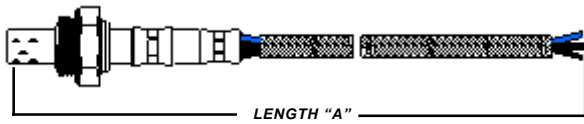

**NEW UNIVERSAL SENSOR
(NOUVEAU DETECTEUR UNIVERSEL
SENSORS UNIVERSEL NUEVO)**