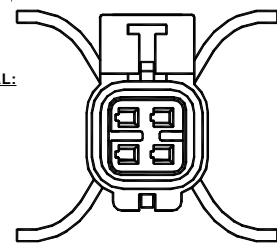

**GM 4-WIRE (METRI-PACK CONN.)
GM 4-FILS (CONNECTEUR METRI-PACK)
GM 4-CABLES (CONECTOR METRI-PACK)**

OE HEATER: (BROWN)
UNIVERSAL HEATER:
(WHITE)

EO ELEMENT: (BRUN)
UNIVERSEL ELEMENT:
(BLANC)

CALENTADOR EO:
(MARRÓN)
CALENTADOR UNIVERSAL:
(BLANCO)

OE HEATER: (BROWN)
UNIVERSAL HEATER:
(WHITE)

EO ELEMENT: (BRUN)
UNIVERSEL ELEMENT:
(BLANC)

CALENTADOR EO:
(MARRÓN)
CALENTADOR UNIVERSAL:
(BLANCO)

OE GROUND: (TAN)
UNIVERSAL GROUND:
(GREY)

EO MASSE: (BRUN CLAIR)
UNIVERSEL MASSE:
(GRIS)

TIERRA EO: (TAN)
TIERRA UNIVERSAL:
(GRIS)

OE SIGNAL: (PURPLE)
UNIVERSAL SIGNAL:
(BLACK)

EO SIGNAL: (POURPRE)
UNIVERSEL SIGNAL:
(NOIR)

SEÑAL EO: (PÚRPURA)
SEÑAL UNIVERSAL:
(NEGRO)